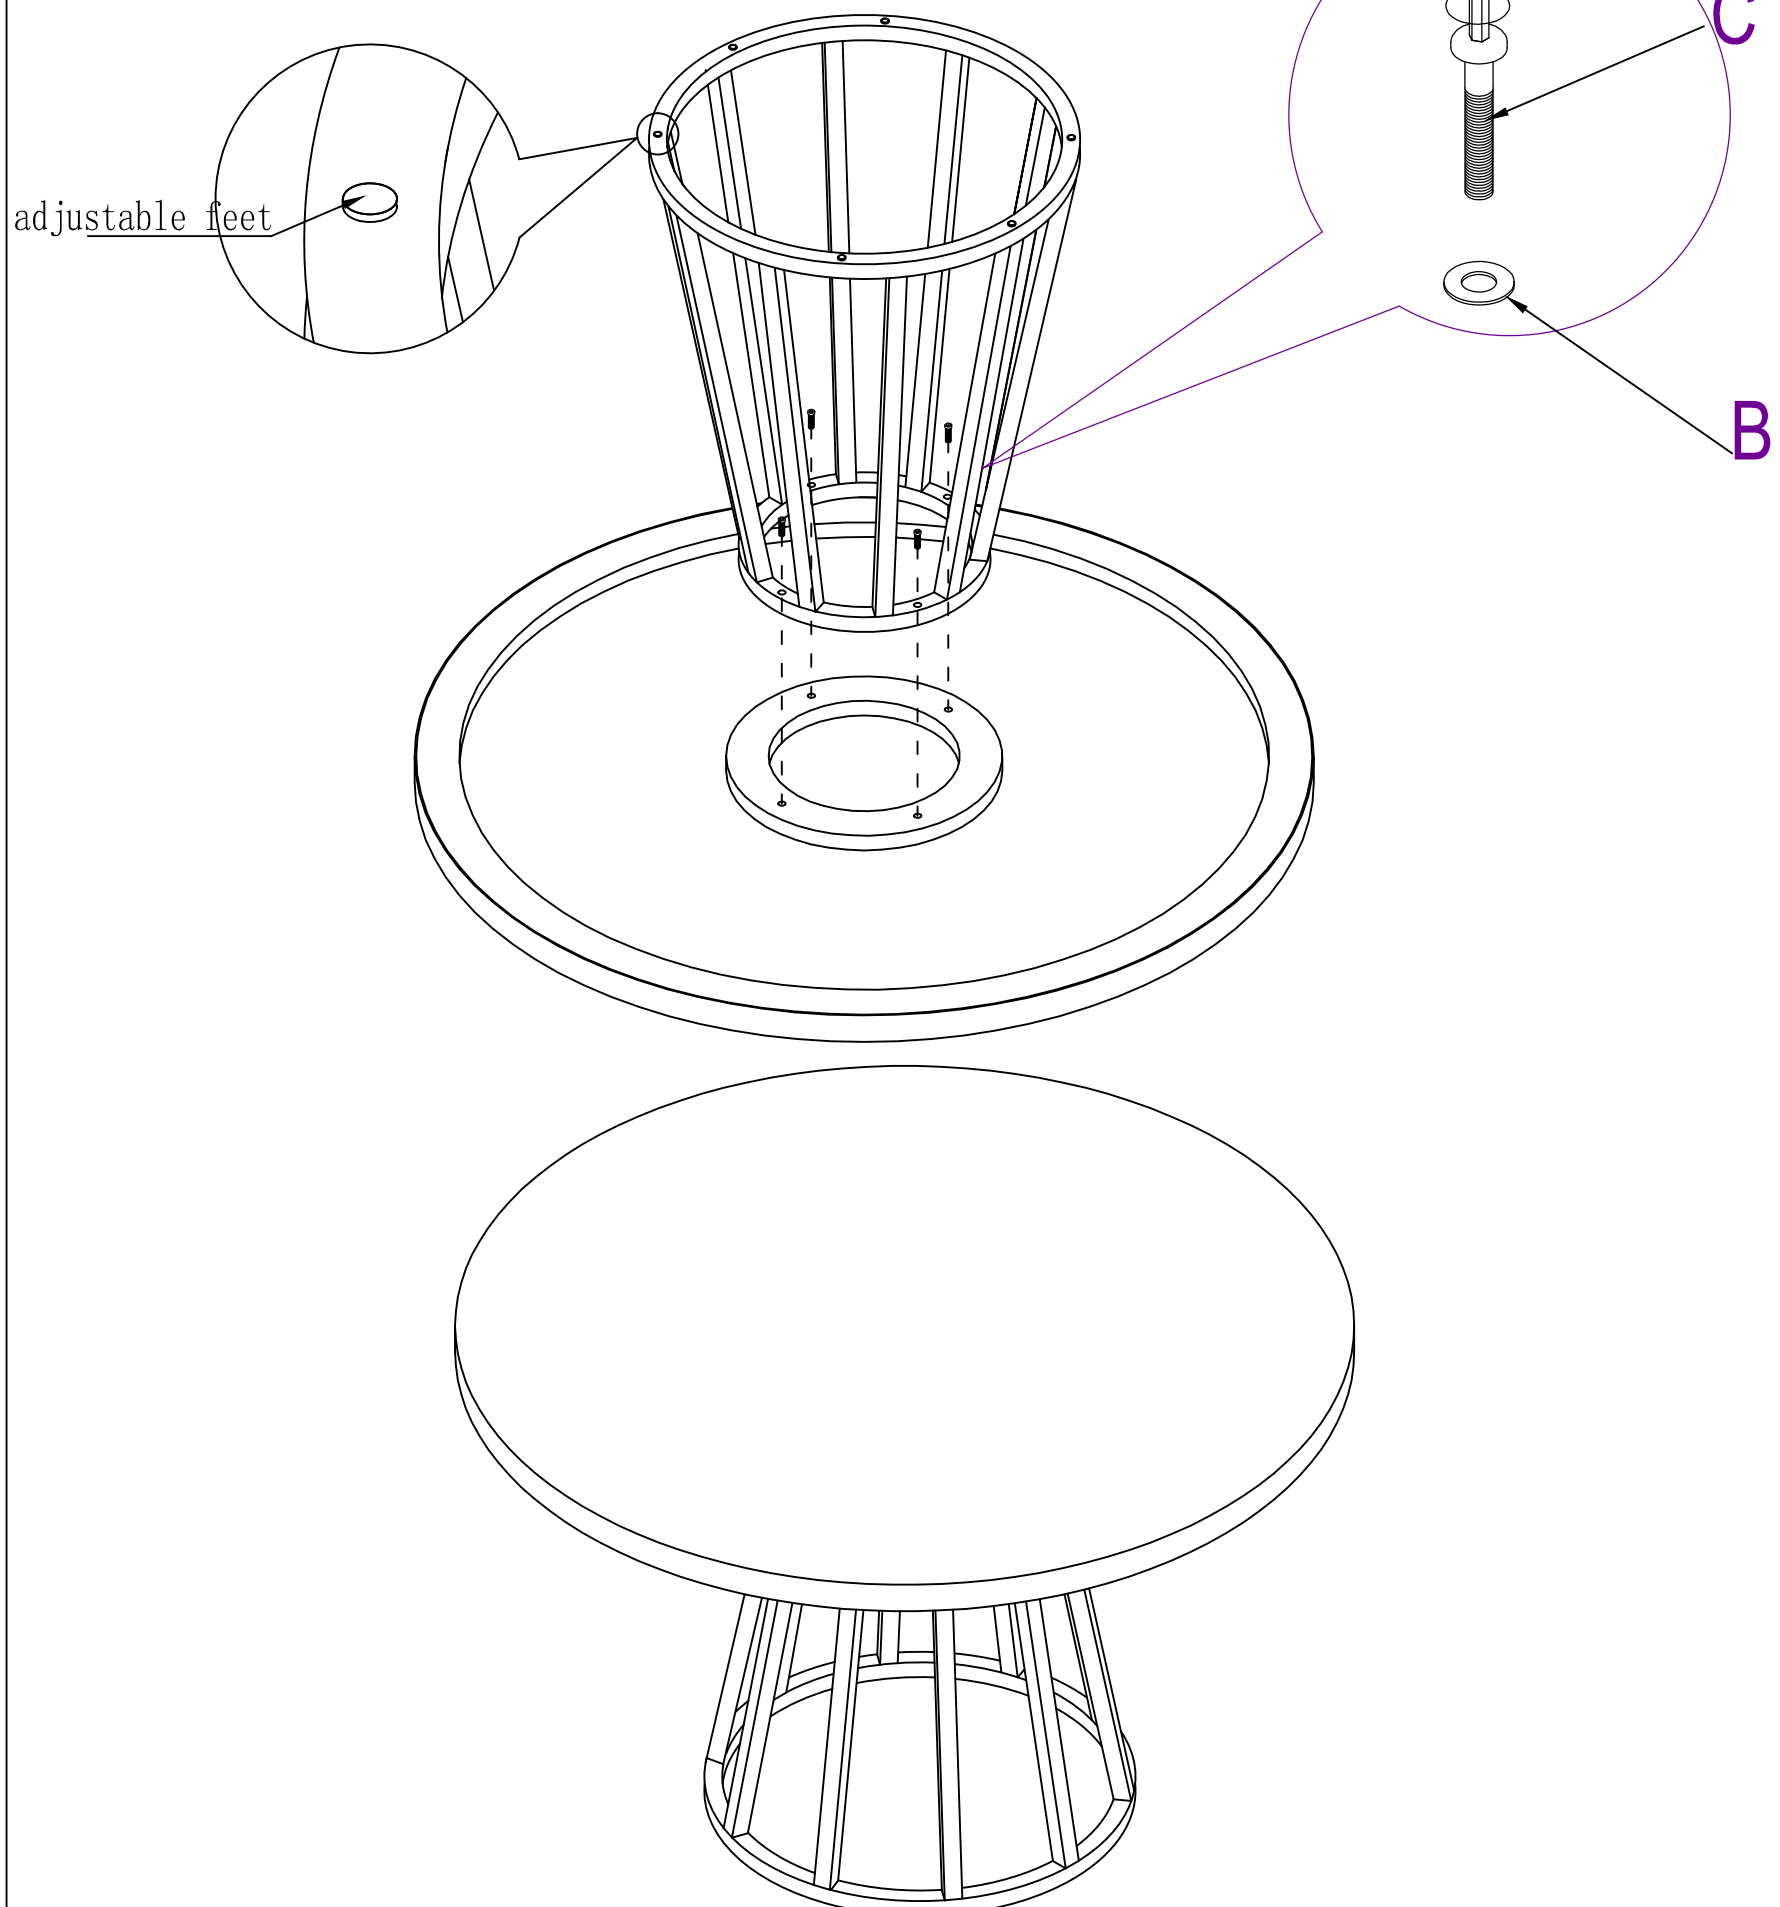

ASSEMBLY INSTRUCTION

REF: DT-04

ITEM NO:

NO.	ITEM	DESCRIPTION	SPEC	QTY
A		Hex key		1PC
B		Washer		4PCS
C		Blot hex	M8×45mm	4PCS

Remarks: Please adjust the feet at the bottom if necessary.